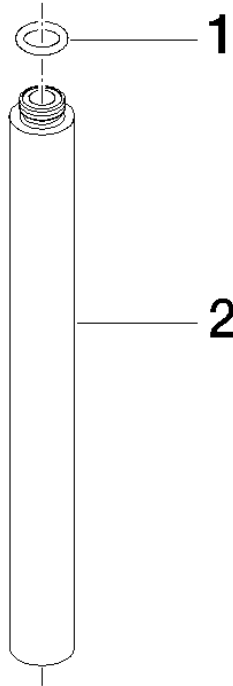

Extension for shower with fixed riser 200 mm - Durabronss (23kt Gold)

IMO

12 120 970

	Durabronss (23kt Gold)	12 120 970-09
	Brushed Light Gold	12 120 970-27

Fits: IMO, LULU, MADISON, MEM, TARA, CL.1, LISSÉ, VAIA, META, CYO

Extension for shower with fixed riser 200 mm - Durabronze (23kt Gold)

---

IMO

12 120 970

12 120 970

mm [inches]

12 120 970

Parts for other finishes can be found here: [Brushed Light Gold](#)

### Spare parts list

No.	Item Number	Name	Quantity used	Delivery time
1	90 14 10 011 00 90	seal	1	2
2	09 24 04 180-09	extension	1	60