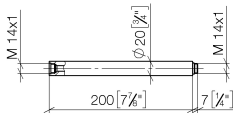

Extension for shower with fixed riser 200 mm - Durabronss (23kt Gold)

IMO

12 120 970

	Durabronss (23kt Gold)	12 120 970-09
	Brushed Light Gold	12 120 970-27

Fits: IMO, LULU, MADISON, MEM, TARA, CL.1, LISSÉ, VAIA, META, CYO

Extension for shower with fixed riser 200 mm - Durabronze (23kt Gold)

---

IMO

12 120 970

12 120 970

mm [inches]

12 120 970

Parts for other finishes can be found here: [Brushed Light Gold](#)

### Spare parts list

No.	Item Number	Name	Quantity used	Delivery time
1	90 14 10 011 00 90	seal	1	2
2	09 24 04 180-09	extension	1	60